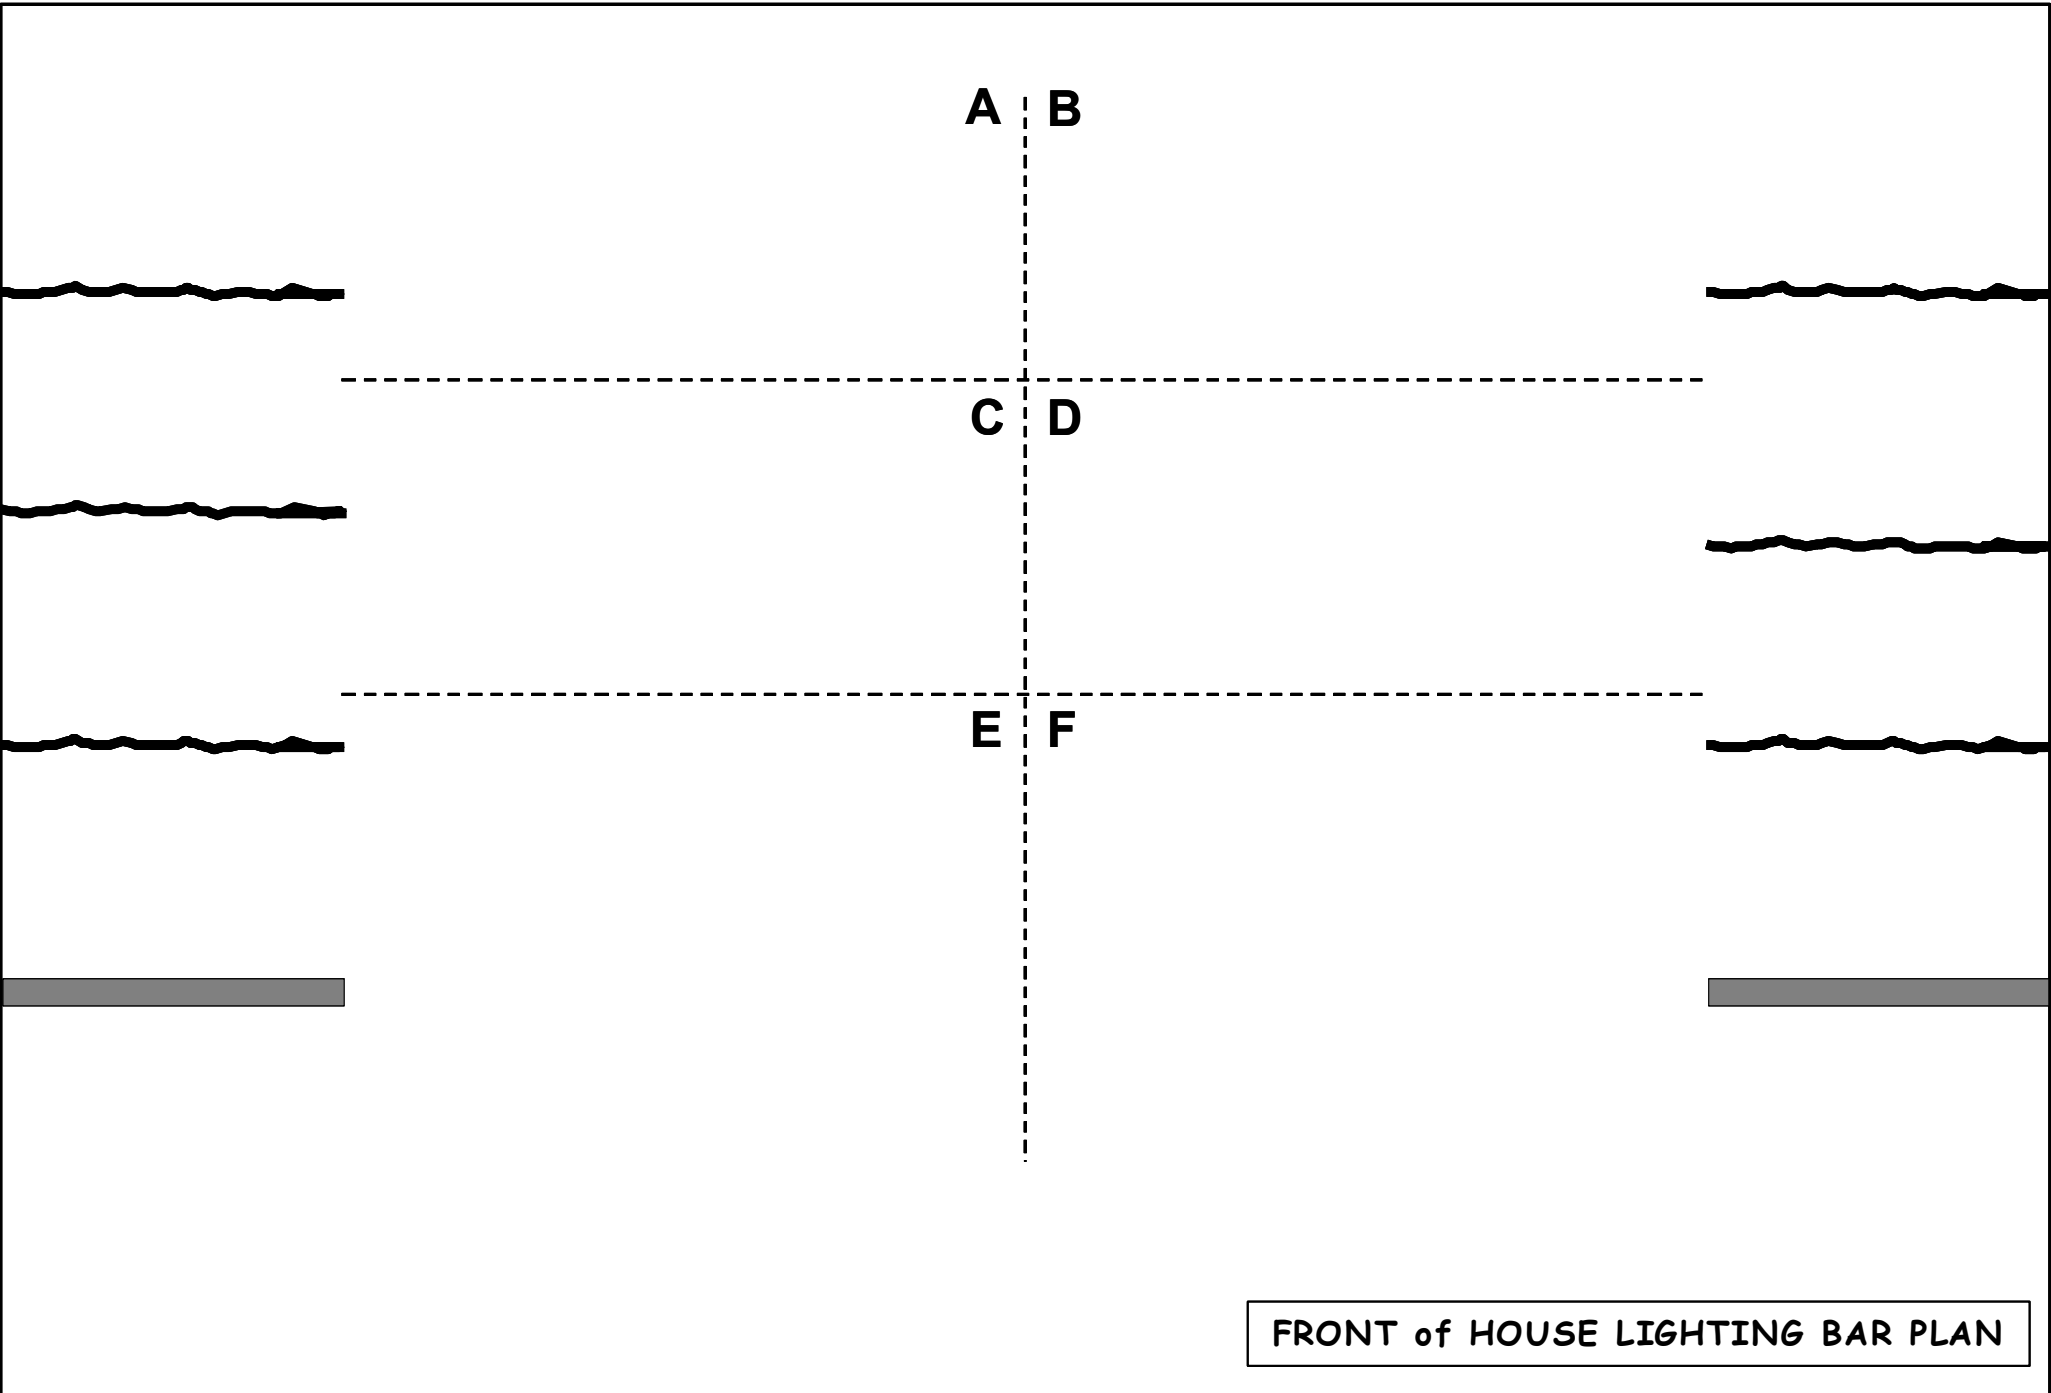

Note: - Cyclorama batten lights wired via extension leads to Lighting points 41, 42 & 43

A B

C D

E F

STAGE LIGHTING BAR PLAN