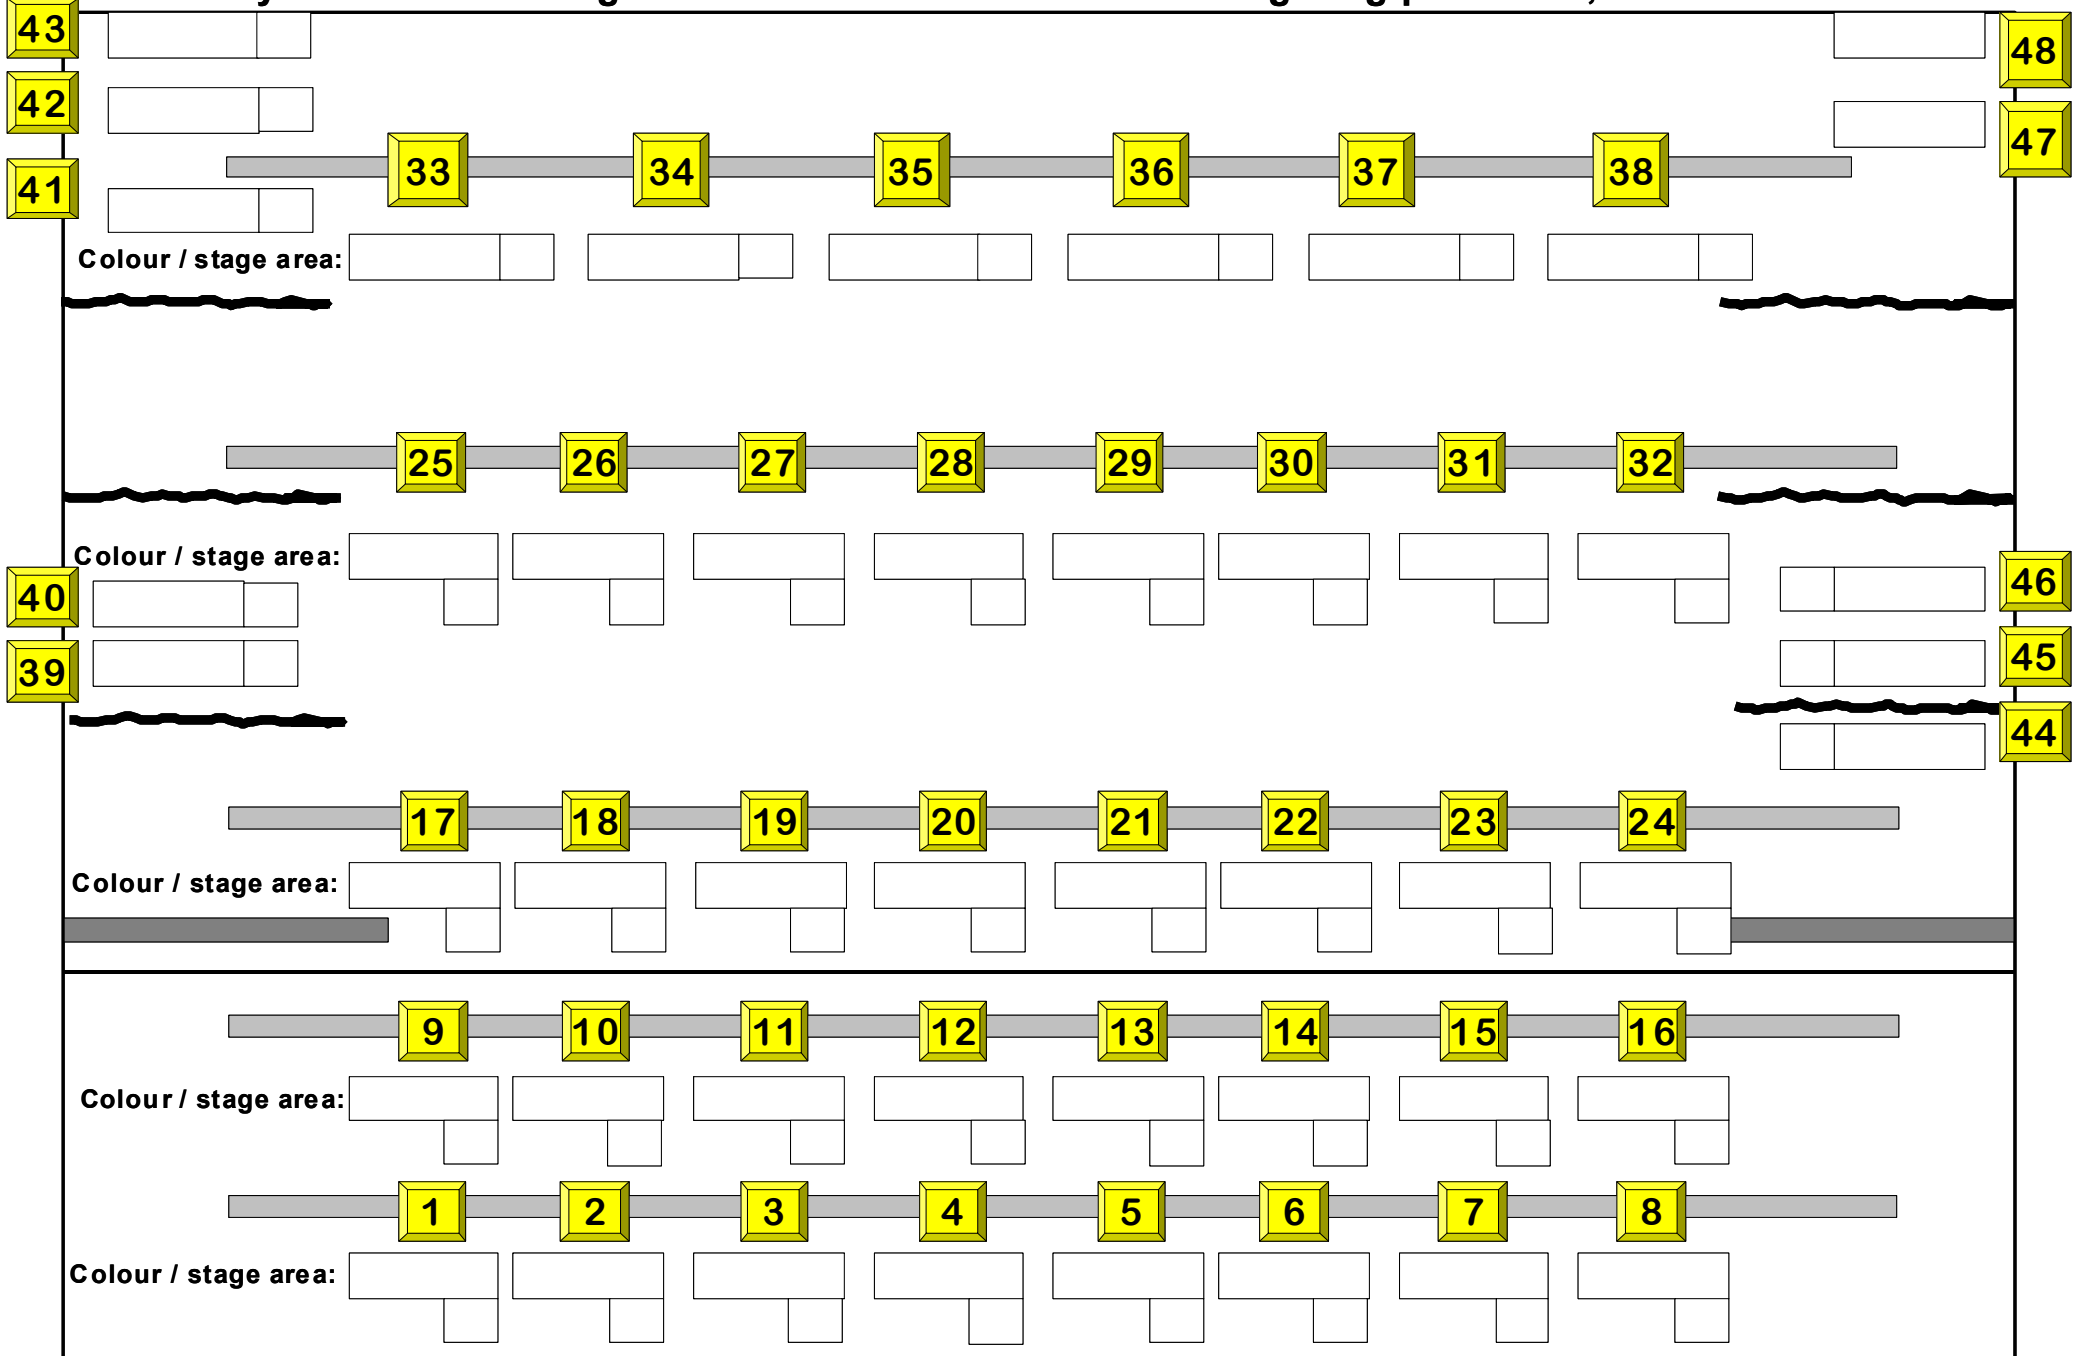

Note: - Cyclorama batten lights wired via extension leads to Lighting points 41, 42 & 43

A B

C D

E F

STAGE LIGHTING BAR PLAN