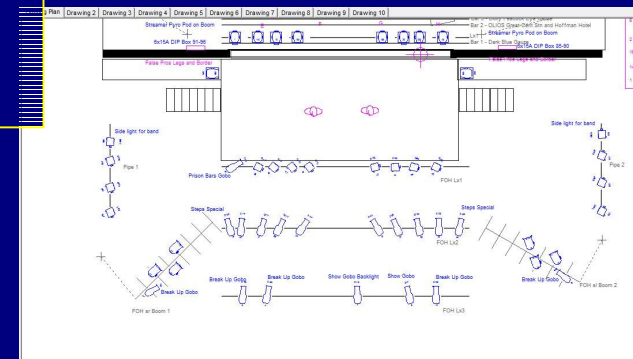

PRE-PLOTTING OF SHOWS

SUPPLY OF INTELLIGENT LIGHTING,  
CONTROLS AND SPECIAL EFFECTS.

**ALD** #

ASSOCIATION OF LIGHTING DESIGNERS

MEMBER OF THE ASSOCIATION OF LIGHTING DESIGNERS

MEMBER NO. 1390

CONTACT: PBONEHAM "AT" YAHOO "DOT" COM