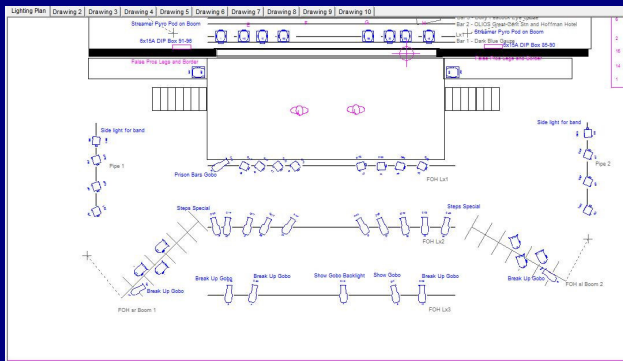

# PAUL BONEHAM LIGHTING DESIGNER LIGHTING VISUALISATION LIGHTING RIGGING AND CONTROL SPECIAL EFFECTS

LIGHTING DESIGN FOR  
MUSICAL THEATRE,  
DANCE, DRAMA, OPERA  
ARCHITECTURAL INSTALLATIONS.

COMPUTERISED PRE-VISUALISATION  
OF SHOWS.